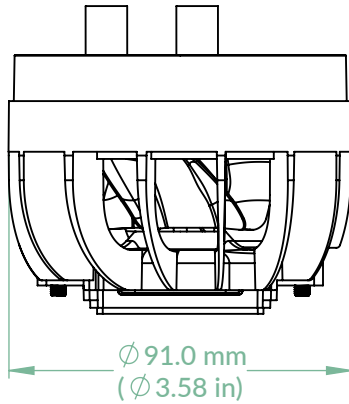

Scale 1:2
Rev. Date: 31/1/2024

Top View

Front View

Side View

Back View

Bottom View

Scale 1:2

Liquid Freezer III 280