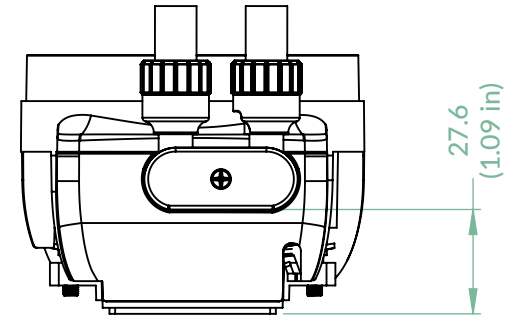

Scale 1:2
Rev. Date: 31/1/2024

Top View

Front View

Side View

Back View

Bottom View

Scale 1:2

Liquid Freezer III 280